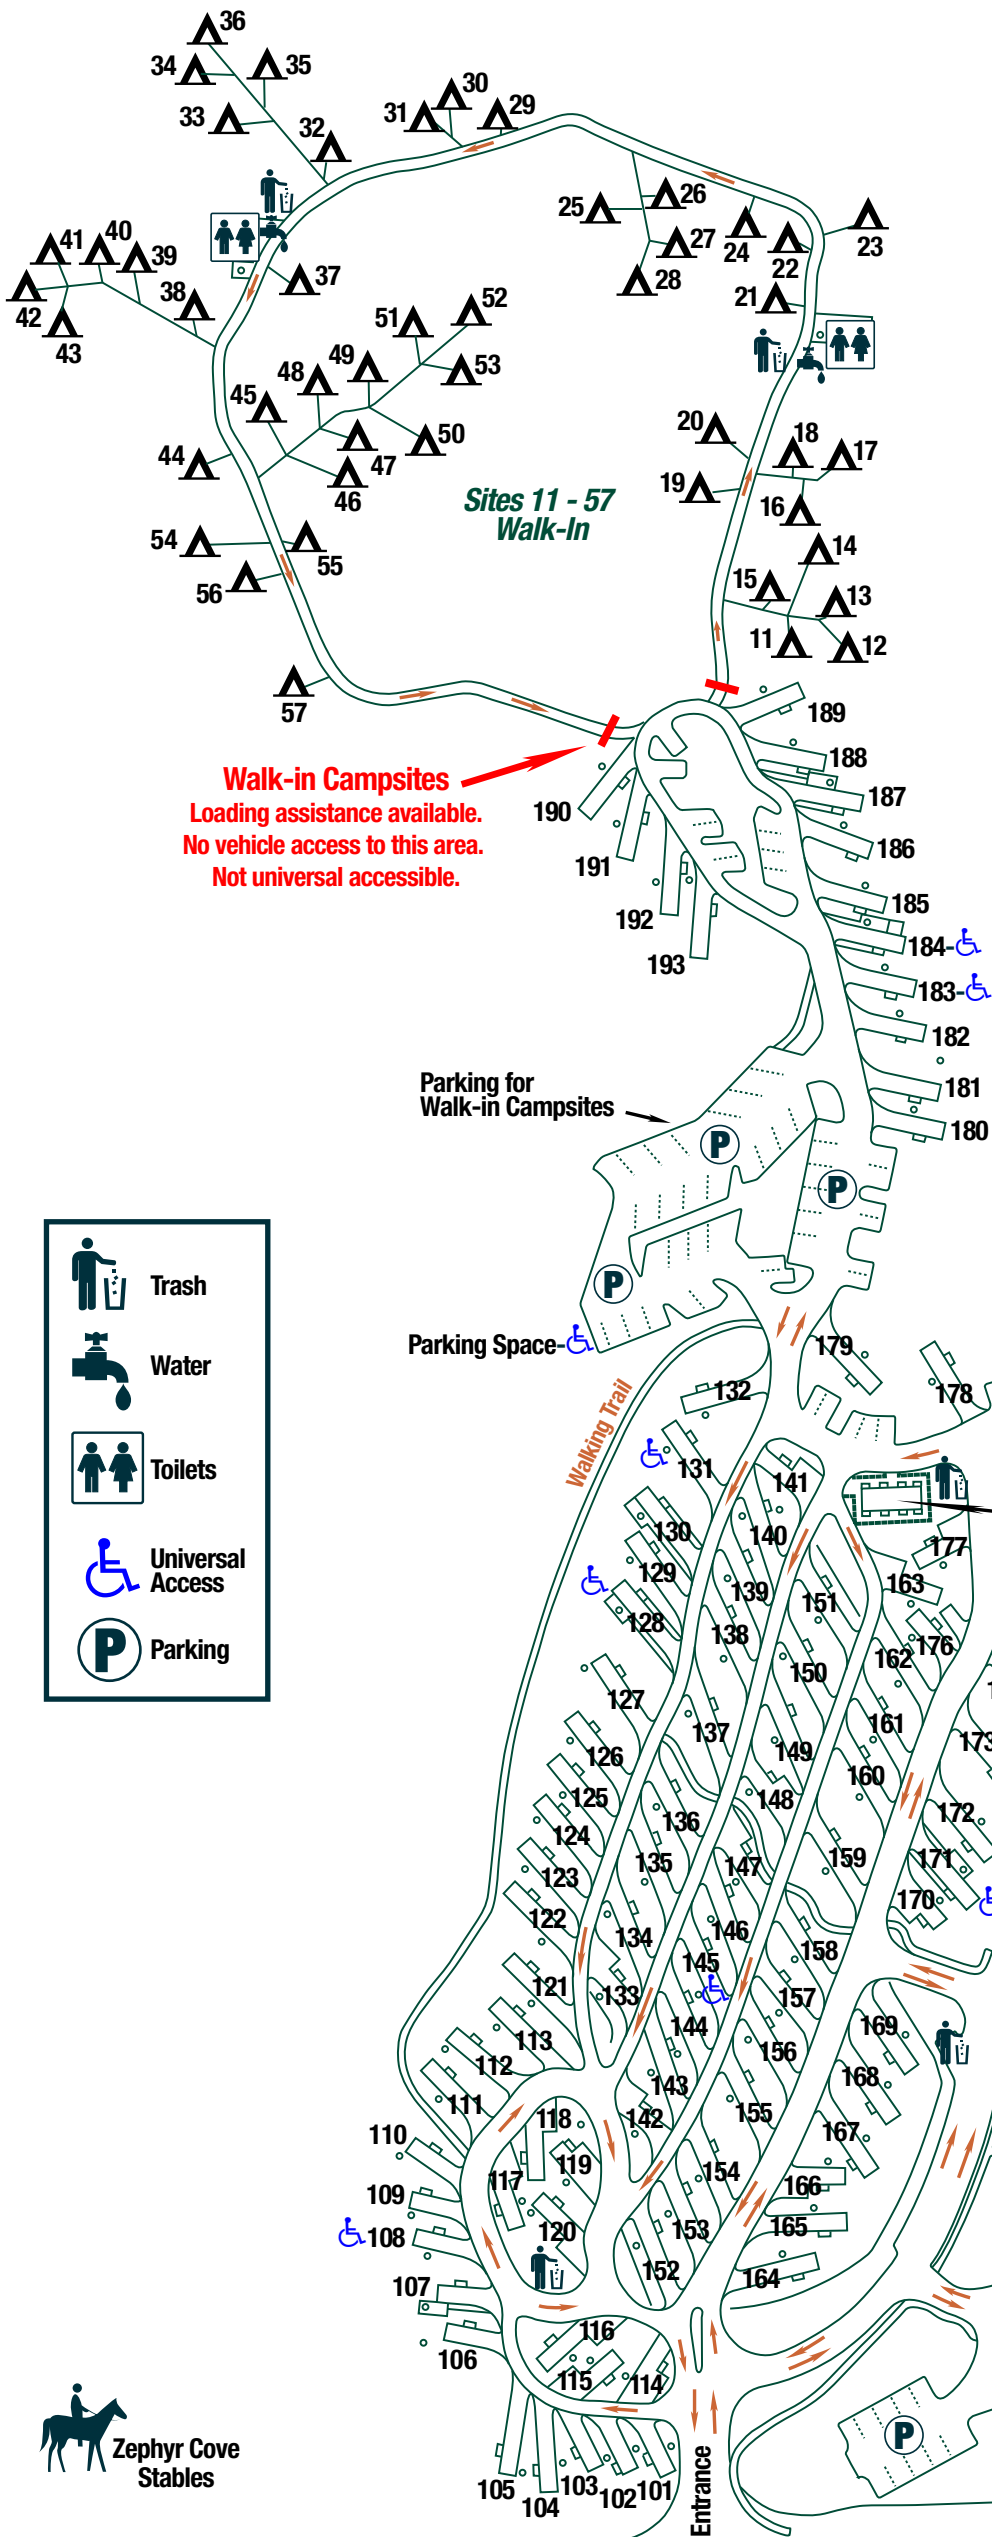

Zephyr

COVERED RESORT

RV PARK & CAMPGROUND

775/589-4981

www.tahoe2dixie.com

Walk-in Campsites
 Loading assistance available.
 No vehicle access to this area.
 Not universal accessible.

Parking for Walk-in Campsites

Parking Space-♿

Showers / Toilets ♿

Showers / Toilets ♿

Office / Laundry / Vending / Phones

Dump Station Propane

← To Carson City

↓ To Beach, Marina

U.S. Highway 50 To Stateline →